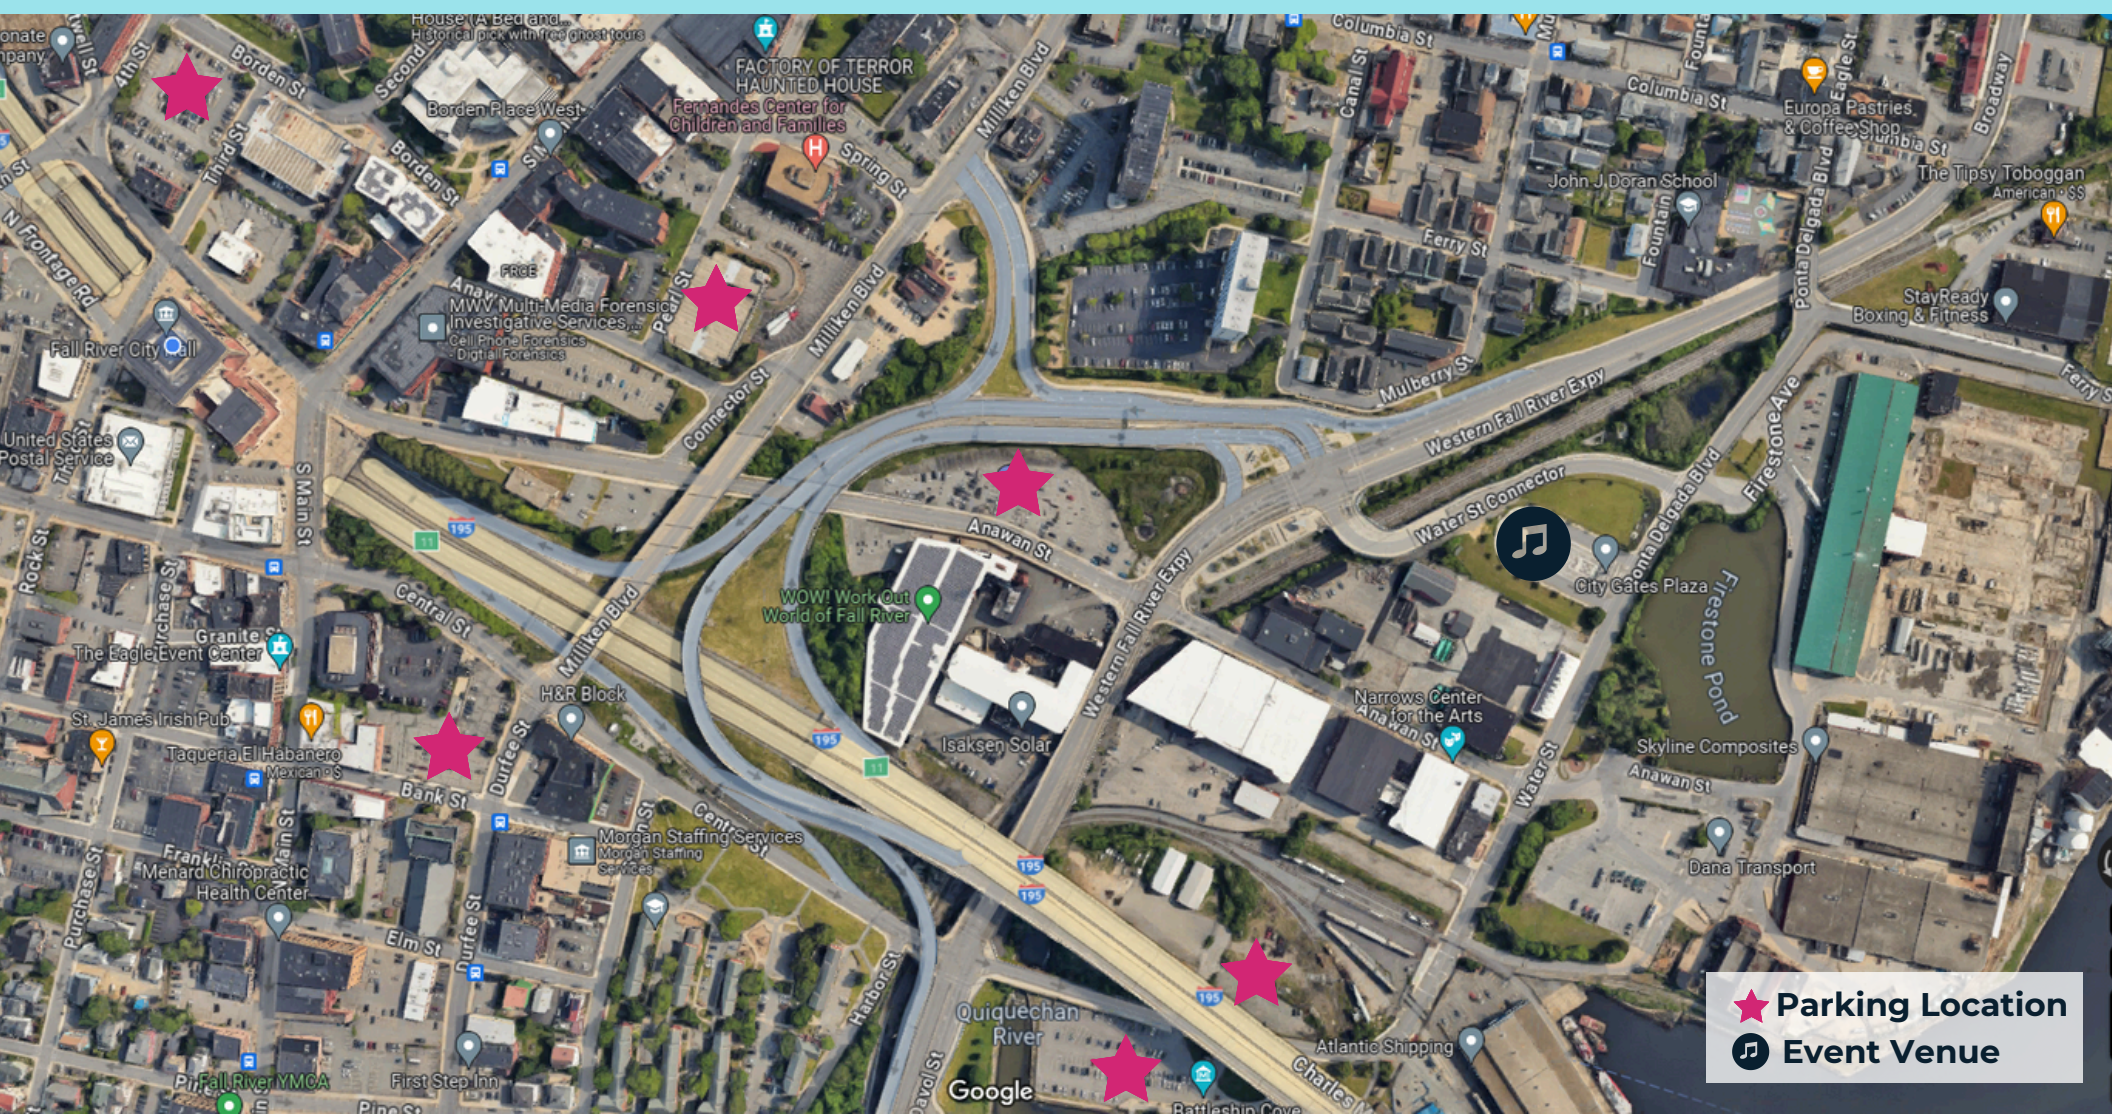

Freestyle MADNESS

Parking Options:

★ Shuttle service offered at locations marked with a star icon.
Shuttle service runs on a constant loop, every 25-35 minutes.

- ★ **18 Pocasset Street**
- ★ **10 North Main Street** (Entrance on Central Street)
- ★ **1 Pearl Street** (Parking Garage)
- ★ **139 Third Street** (Lot Across From Garage)
- Heritage State Park** (54 Central Street)

Freestyle MADNESS

Parking Map

- ★ Parking Location
- 🎵 Event Venue